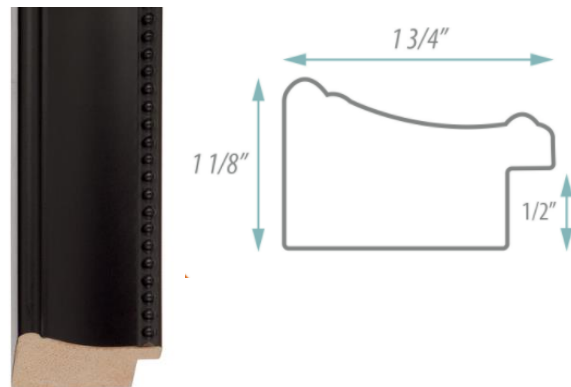

### FEATURES:

- ONE 18X36" HIGH RESOLUTION SILVER PLATE GLASS MIRROR SIZE W/ DECORATIVE FRAME.
- "WALL HUGGER" HANGER FOR MOUNTING INCLUDED.
- STANDARD MOUNTING STYLE IS VERTICAL. FOR HORIZONTAL, PLEASE SPECIFY WHEN ORDERING.
- PACKED IN FOUR WALL (FOLDED DOUBLE WALL) CORRUGATION.
- STYLE: MODERN
- COLOR: BLACK
- FINISH: MATTE

### MIRROR FINISHES:

- FLAT POLISHED EDGE
- BEVELED EDGE

**OVERALL SIZE DIMENSION: 21 1/2" WIDE X 39 1/2" HIGH X 1 1/8" DEEP**